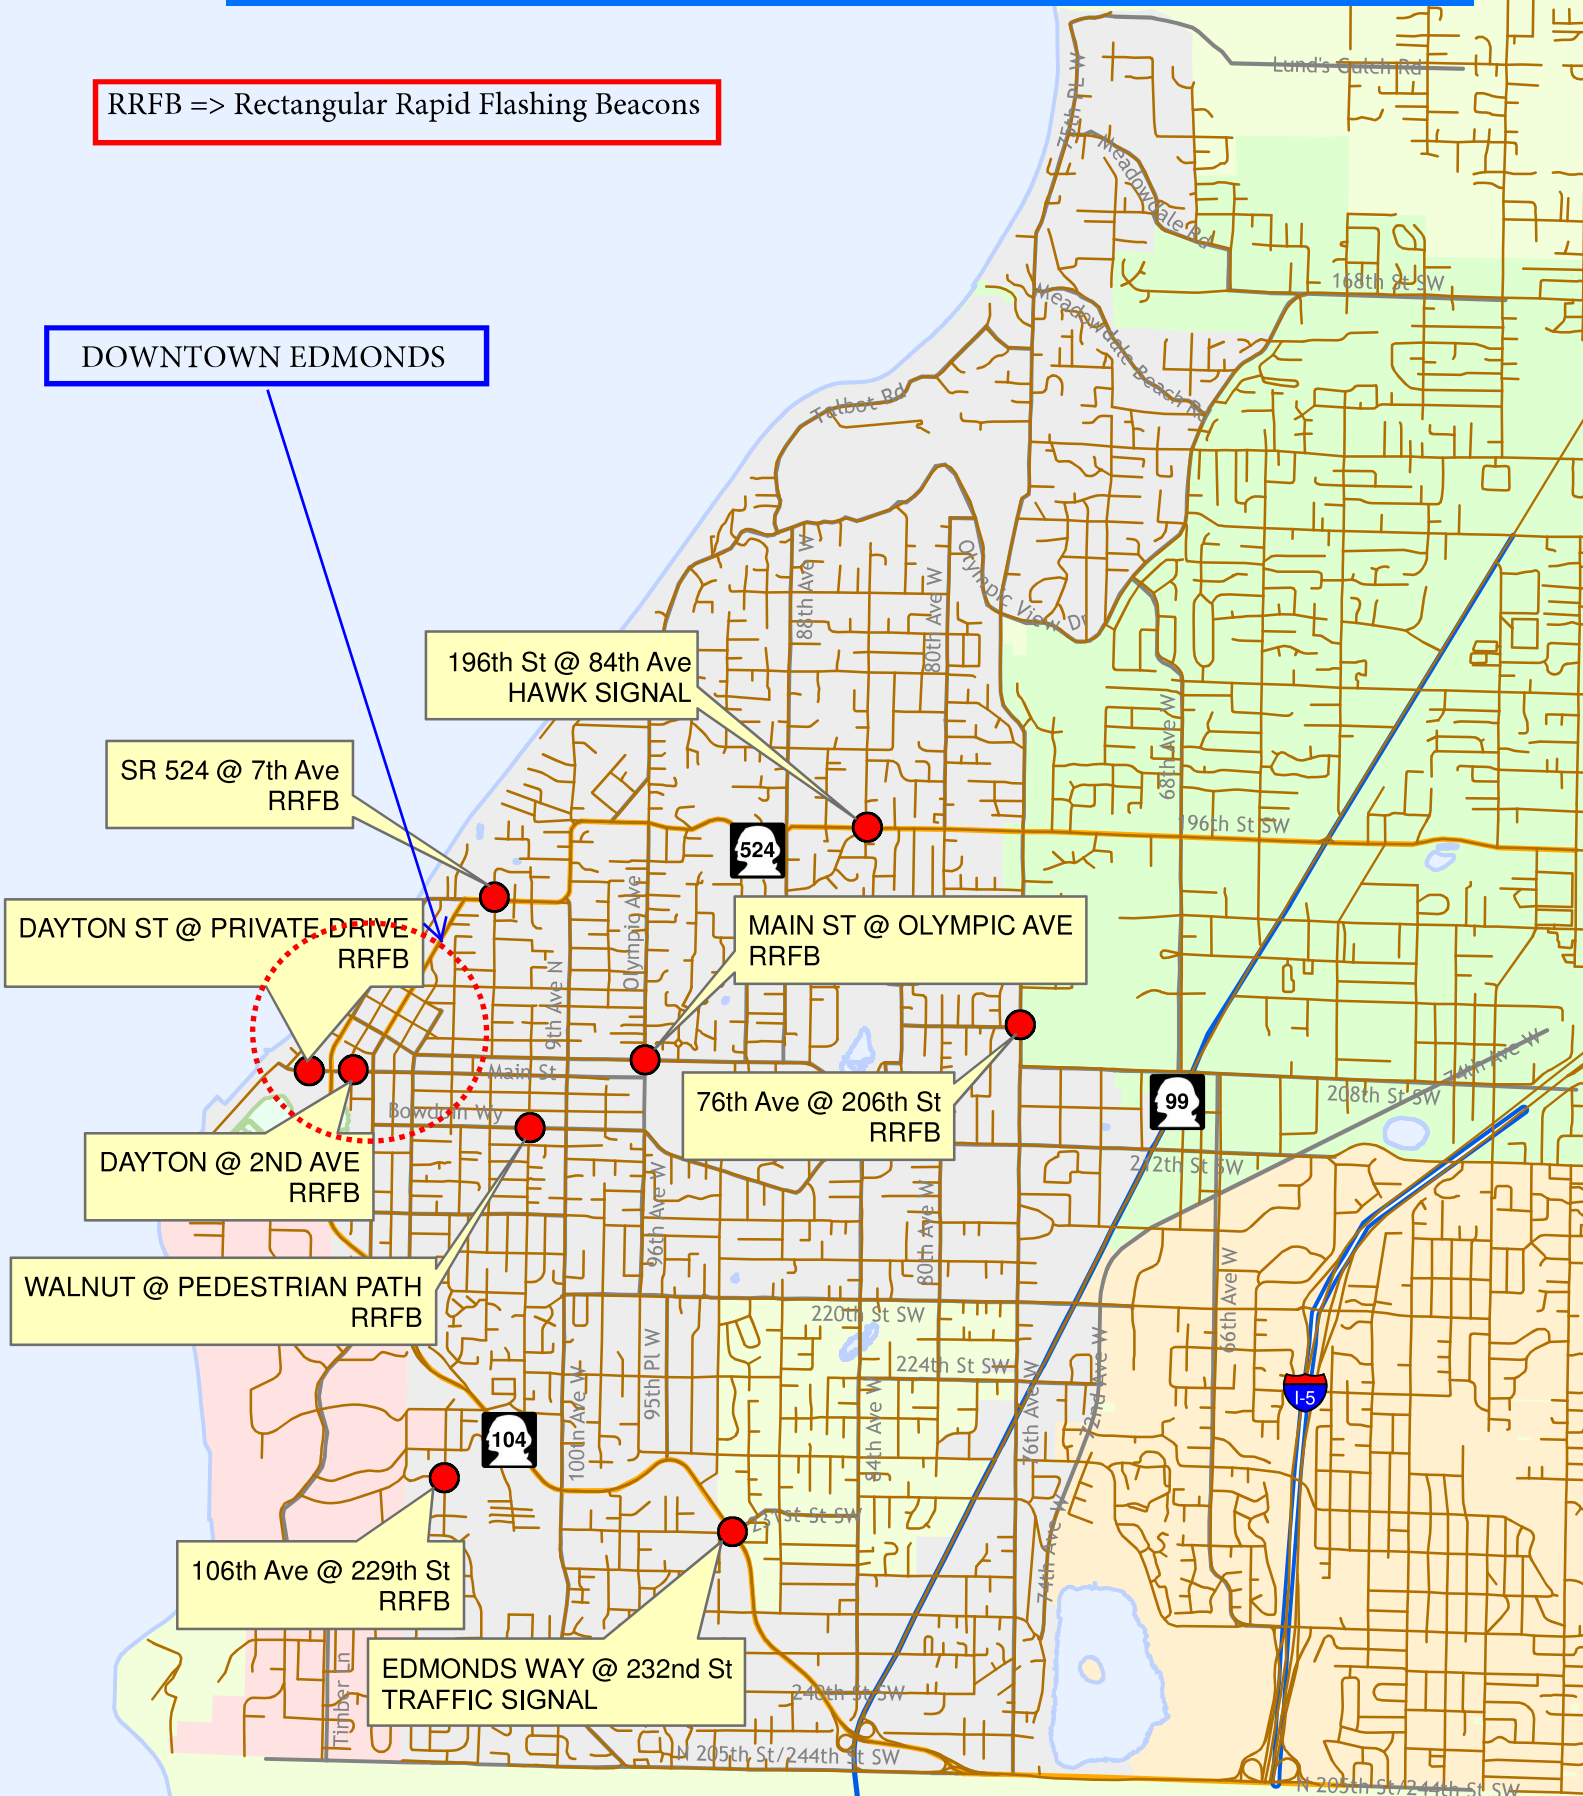

City of Edmonds Mapbook

CITYWIDE PEDESTRIAN CROSSING ENHANCEMENTS

RRFB => Rectangular Rapid Flashing Beacons

DOWNTOWN EDMONDS

196th St @ 84th Ave
HAWK SIGNAL

SR 524 @ 7th Ave
RRFB

DAYTON ST @ PRIVATE DRIVE
RRFB

MAIN ST @ OLYMPIC AVE
RRFB

DAYTON @ 2ND AVE
RRFB

76th Ave @ 206th St
RRFB

WALNUT @ PEDESTRIAN PATH
RRFB

106th Ave @ 229th St
RRFB

EDMONDS WAY @ 232nd St
TRAFFIC SIGNAL